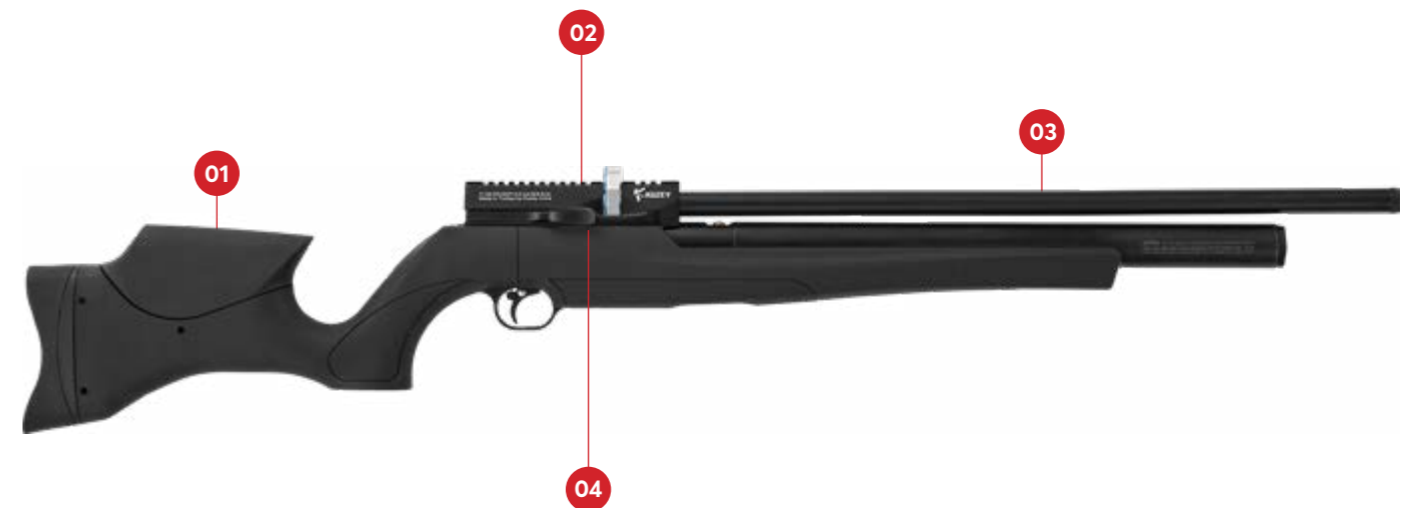

K600S

SCOPE CAN BE ADDED AS OPTIONAL

01 ERGONOMIC CHEEK PIECE 02 11 MM PICATINNY RAIL 03 INTEGRATED SOUND MODERATOR 04 SIDE WIND SYSTEM

CALIBER	4.5 mm / 5.5 mm / 6.35 mm	OVERALL LENGTH	106 cm / 41.8 inç	MUZZLE VELOCITY	1100 fps / 31 Joule 900 fps / 44 Joule 800 fps / 49 Joule	MAGAZINE CAPACITY	4.5 mm / 14 Shots 5.5 mm / 12 Shots 6.35 mm / 10 Shots
BARREL LENGTH	53 cm / 21 inç	LENGTH OF PULL	36.5 cm / 14.4 inç	STOCK	Turkish Walnut		
AIR CAPACITY	200 bar / 310 cc	AVERAGE WEIGHT (kg)	3.30				
RECEIVER	Gloss Black Aluminum						

SCOPE CAN BE ADDED AS OPTIONAL

01 ERGONOMIC CHEEK PIECE 02 11 MM PICATINNY RAIL 03 INTEGRATED SOUND MODERATOR 04 SIDE WIND SYSTEM

CALIBER	4.5 mm / 5.5 mm / 6.35 mm	OVERALL LENGTH	106 cm / 41.8 inç	MUZZLE VELOCITY	1100 fps / 31 Joule 900 fps / 44 Joule 800 fps / 49 Joule	MAGAZINE CAPACITY	4.5 mm / 14 Shots 5.5 mm / 12 Shots 6.35 mm / 10 Shots
BARREL LENGTH	53 cm / 21 inç	LENGTH OF PULL	36.5 cm / 14.4 inç	STOCK	Syentetic		
AIR CAPACITY	200 bar / 310 cc	AVERAGE WEIGHT (kg)	3.50				
RECEIVER	Gloss Black Aluminum