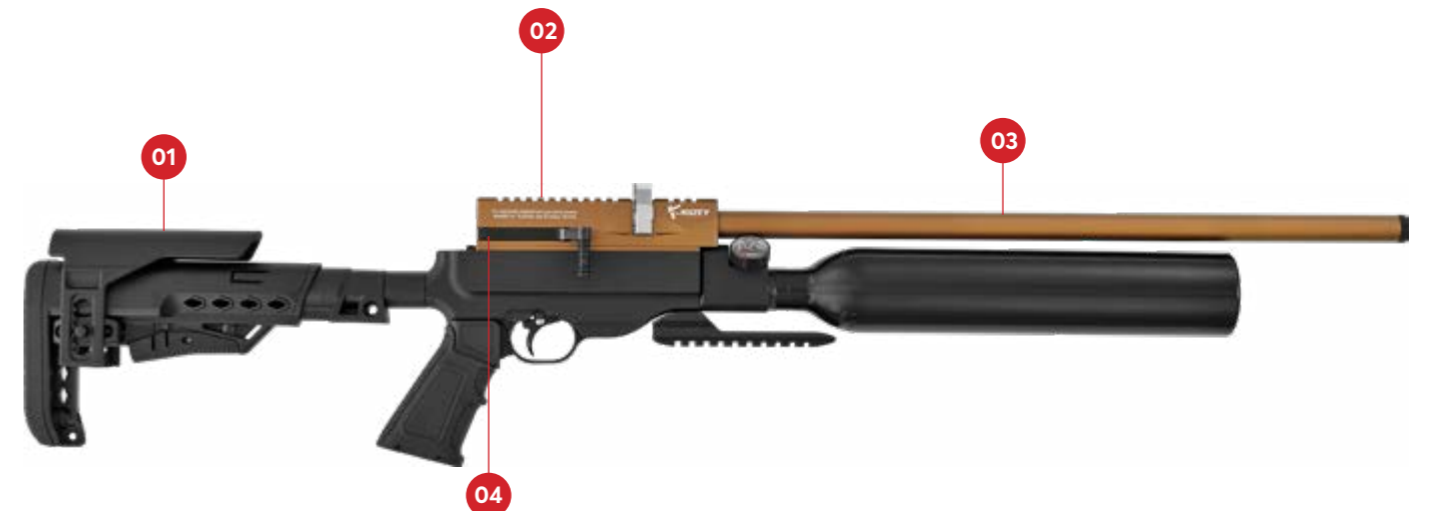

K900 TACT

SCOPE CAN BE ADDED AS OPTIONAL

SCOPE CAN BE ADDED AS OPTIONAL

01 TACTICAL ADJ. STOCK		02 11 MM PICATINNY RAIL		03 INTEGRATED SOUND MODERATOR		04 SIDE WIND SYSTEM	
CALIBER	4.5 mm / 5.5 mm / 6.35 mm	OVERALL LENGTH SHORTENED	95 cm / 37.4 inç	MUZZLE VELOCITY		MAGAZINE CAPACITY	
BARREL LENGTH	48 cm / 18.9 inç	OVERALL LENGTH EXTENDED	103 cm / 40.5 inç	1100 fps / 31 Joule		4.5 mm / 14 Shots	
AIR CAPACITY	200 bar / 310 cc	STOCK	Synthetic	900 fps / 44 Joule		5.5 mm / 12 Shots	
RECEIVER	Gloss Black Aluminum	AVERAGE WEIGHT (kg)	3.30	800 fps / 49 Joule		6.35 mm / 10 Shots	

01 TACTICAL ADJ. STOCK		02 11 MM PICATINNY RAIL		03 INTEGRATED SOUND MODERATOR		04 SIDE WIND SYSTEM	
CALIBER	4.5 mm / 5.5 mm / 6.35 mm	OVERALL LENGTH SHORTENED	95 cm / 37.4 inç	MUZZLE VELOCITY		MAGAZINE CAPACITY	
BARREL LENGTH	48 cm / 18.9 inç	OVERALL LENGTH EXTENDED	103 cm / 40.5 inç	1200 fps / 30 Joule		4.5 mm / 14 Shots	
AIR CAPACITY	250 bar / 500 cc	STOCK	Synthetic	950 fps / 49 Joule		5.5 mm / 12 Shots	
RECEIVER	Gloss Black Aluminum	AVERAGE WEIGHT (kg)	3.30	870 fps / 57 Joule		6.35 mm / 10 Shots