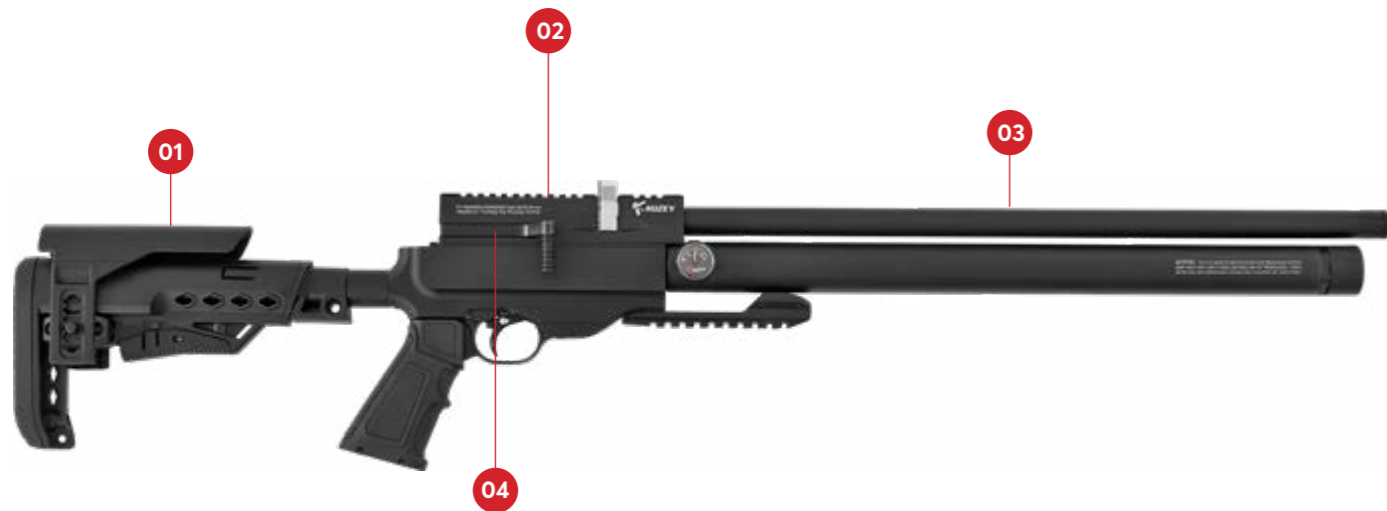

K900 TACT

SCOPE CAN BE ADDED AS OPTIONAL

SCOPE CAN BE ADDED AS OPTIONAL

01 TACTICAL ADJ. STOCK		02 11 MM PICATINNY RAIL		03 INTEGRATED SOUND MODERATOR		04 SIDE WIND SYSTEM	
CALIBER	4.5 mm / 5.5 mm / 6.35 mm	OVERALL LENGTH SHORTENED	95 cm / 37.4 inç	MUZZLE VELOCITY		MAGAZINE CAPACITY	
BARREL LENGTH	48 cm / 18.9 inç	OVERALL LENGTH EXTENDED	103 cm / 40.5 inç	1100 fps / 31 Joule		4.5 mm / 14 Shots	
AIR CAPACITY	200 bar / 310 cc	STOCK	Synthetic	900 fps / 44 Joule		5.5 mm / 12 Shots	
RECEIVER	Gloss Black Aluminum	AVERAGE WEIGHT (kg)	3.30	800 fps / 49 Joule		6.35 mm / 10 Shots	

01 TACTICAL ADJ. STOCK		02 11 MM PICATINNY RAIL		03 INTEGRATED SOUND MODERATOR		04 SIDE WIND SYSTEM	
CALIBER	4.5 mm / 5.5 mm / 6.35 mm	OVERALL LENGTH SHORTENED	95 cm / 37.4 inç	MUZZLE VELOCITY		MAGAZINE CAPACITY	
BARREL LENGTH	48 cm / 18.9 inç	OVERALL LENGTH EXTENDED	103 cm / 40.5 inç	1200 fps / 30 Joule		4.5 mm / 14 Shots	
AIR CAPACITY	250 bar / 500 cc	STOCK	Synthetic	950 fps / 49 Joule		5.5 mm / 12 Shots	
RECEIVER	Gloss Black Aluminum	AVERAGE WEIGHT (kg)	3.30	870 fps / 57 Joule		6.35 mm / 10 Shots