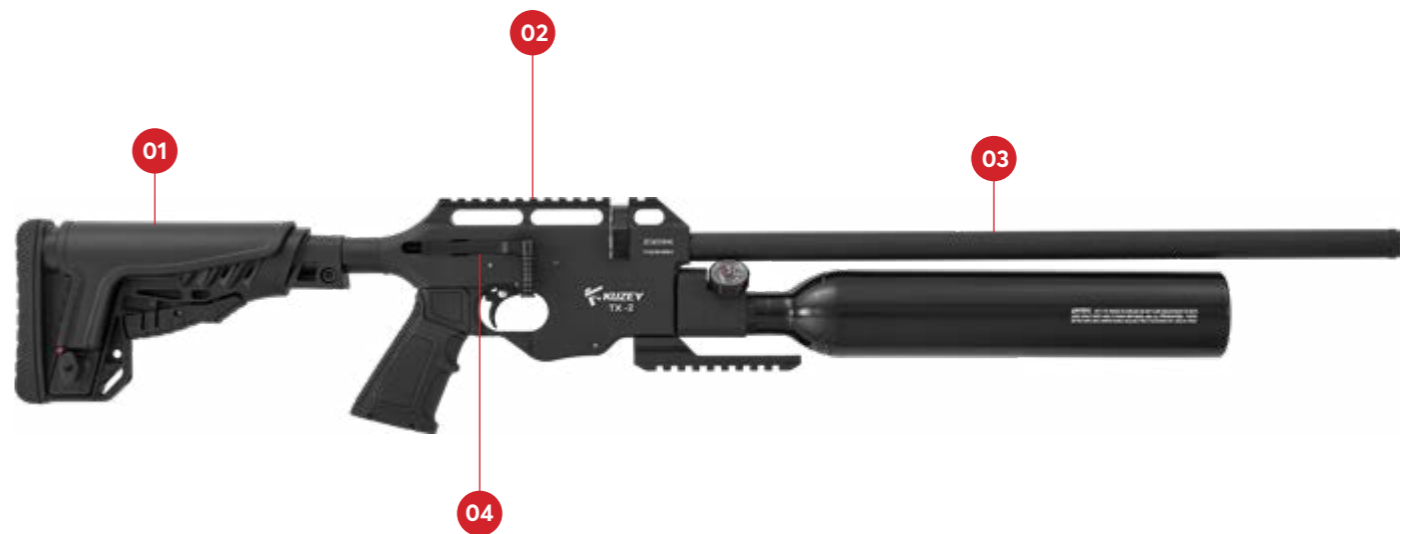

TX1

TX2

SCOPE CAN BE ADDED AS OPTIONAL

SCOPE CAN BE ADDED AS OPTIONAL

01 TACTICAL ADJ. STOCK		02 11-22 MM PICATINNY RAIL		03 INTEGRATED SOUND MODERATOR		04 SIDE WIND SYSTEM	
CALIBER	4.5 mm / 5.5 mm / 6.35 mm	OVERALL LENGTH SHORTENED	95 cm / 37.4 inç	MUZZLE VELOCITY		MAGAZINE CAPACITY	
BARREL LENGTH	48 cm / 18.9 inç	OVERALL LENGTH EXTENDED	103 cm / 40.5 inç	1200 fps / 36 Joule		4.5 mm / 14 Shots	
AIR CAPACITY	200 bar / 310 cc	STOCK	Synthetic	1000 fps / 55 Joule		5.5 mm / 12 Shots	
RECEIVER	Gloss Black Aluminum	AVERAGE WEIGHT (kg)	3.30	900 fps / 62 Joule		6.35 mm / 10 Shots	