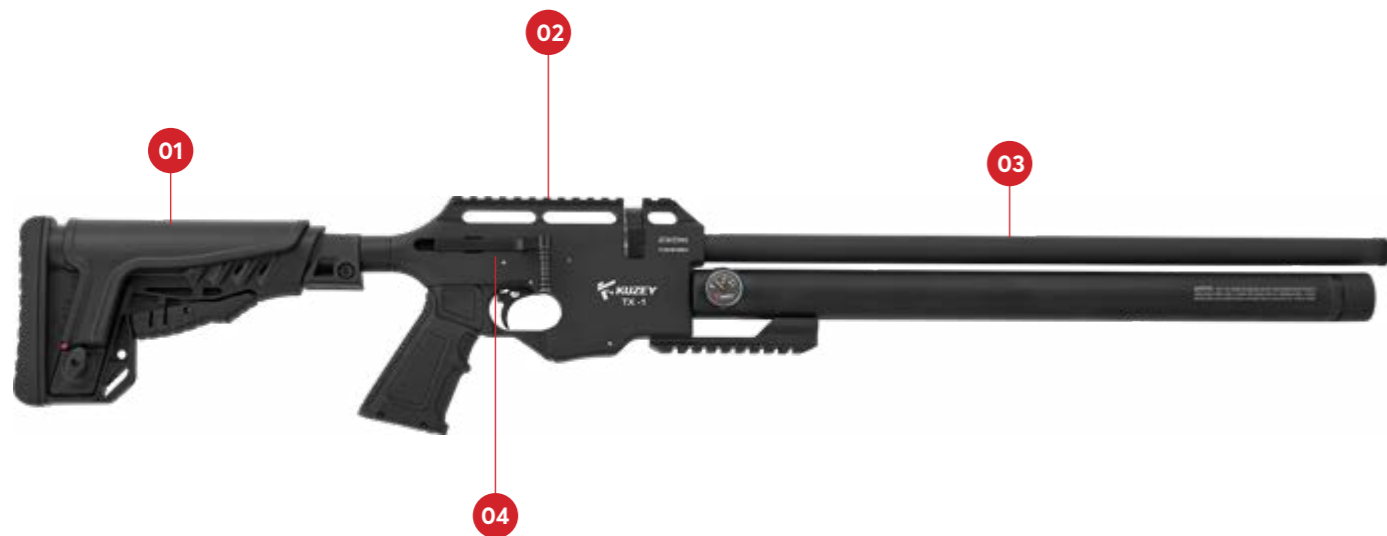

TX1

TX2

SCOPE CAN BE ADDED AS OPTIONAL

SCOPE CAN BE ADDED AS OPTIONAL

01 TACTICAL ADJ. STOCK		02 11-22 MM PICATINNY RAIL		03 INTEGRATED SOUND MODERATOR		04 SIDE WIND SYSTEM	
CALIBER	4.5 mm / 5.5 mm / 6.35 mm	OVERALL LENGTH SHORTENED	95 cm / 37.4 inç	MUZZLE VELOCITY		MAGAZINE CAPACITY	
BARREL LENGTH	48 cm / 18.9 inç	OVERALL LENGTH EXTENDED	103 cm / 40.5 inç	1200 fps / 36 Joule		4.5 mm / 14 Shots	
AIR CAPACITY	200 bar / 310 cc	STOCK	Synthetic	1000 fps / 55 Joule		5.5 mm / 12 Shots	
RECEIVER	Gloss Black Aluminum	AVERAGE WEIGHT (kg)	3.30	900 fps / 62 Joule		6.35 mm / 10 Shots	